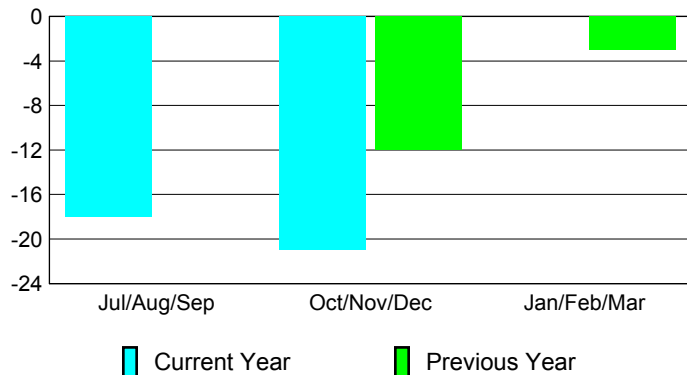

Gender Comparison 2012-2013

Jul/Aug/Sep

Oct/Nov/Dec

Jan/Feb/Mar

Male

Female